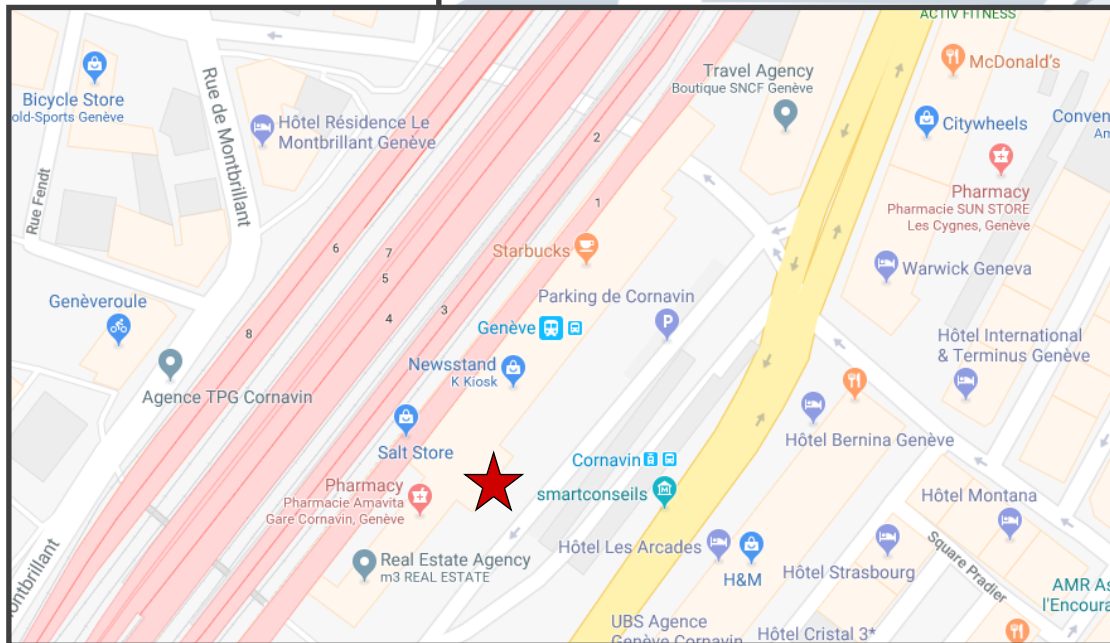

# Geneva Gare Cornavin (Main Station) Meeting Point

★ Please meet outside the **main entrance** to the station